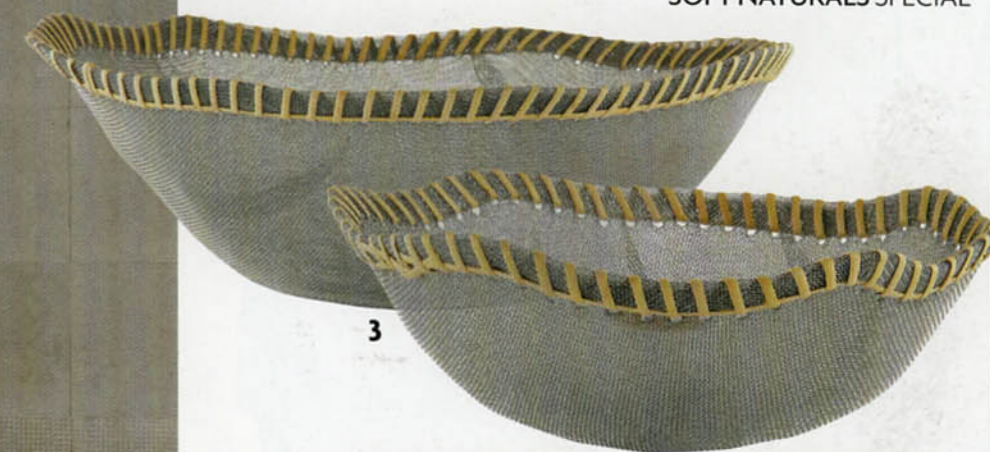

WICKER DELIGHT

Keep on-trend with the stylish revival of rattan, raffia and basket weave.

Main image Energy bathroom collection from Neutra. Similar Monte Carlo lounger, £250, at Raw Garden.
1 Rattan bottle holder, £13, at John Lewis **2** Jute storage bag, £60, at The White Company **3** Peneira Collection basket, from £34, at Alessi **4** CH 25 chair, from £1,493, at Utility **5** Raffia natural storage jars, £35, at Nina Campbell **6** Guadeloupe Cane Bench, £299, at Lavendar and Sage.
 For stockists, see page 160.

BATHROOM GALLERY

*Dare to be different and make a
statement with a striking centre piece.*

CHECKMATE
Nothing says style like a dramatic statement wall. The Augmented Texture Striped LED Series tiles complement the smooth marble wall-mounted wash basins perfectly. The black rock bathtub creates an elegant focal point while the Domino Tailor shower adds a touch of chic, minimalist style. Prices available on request, at Neutra.