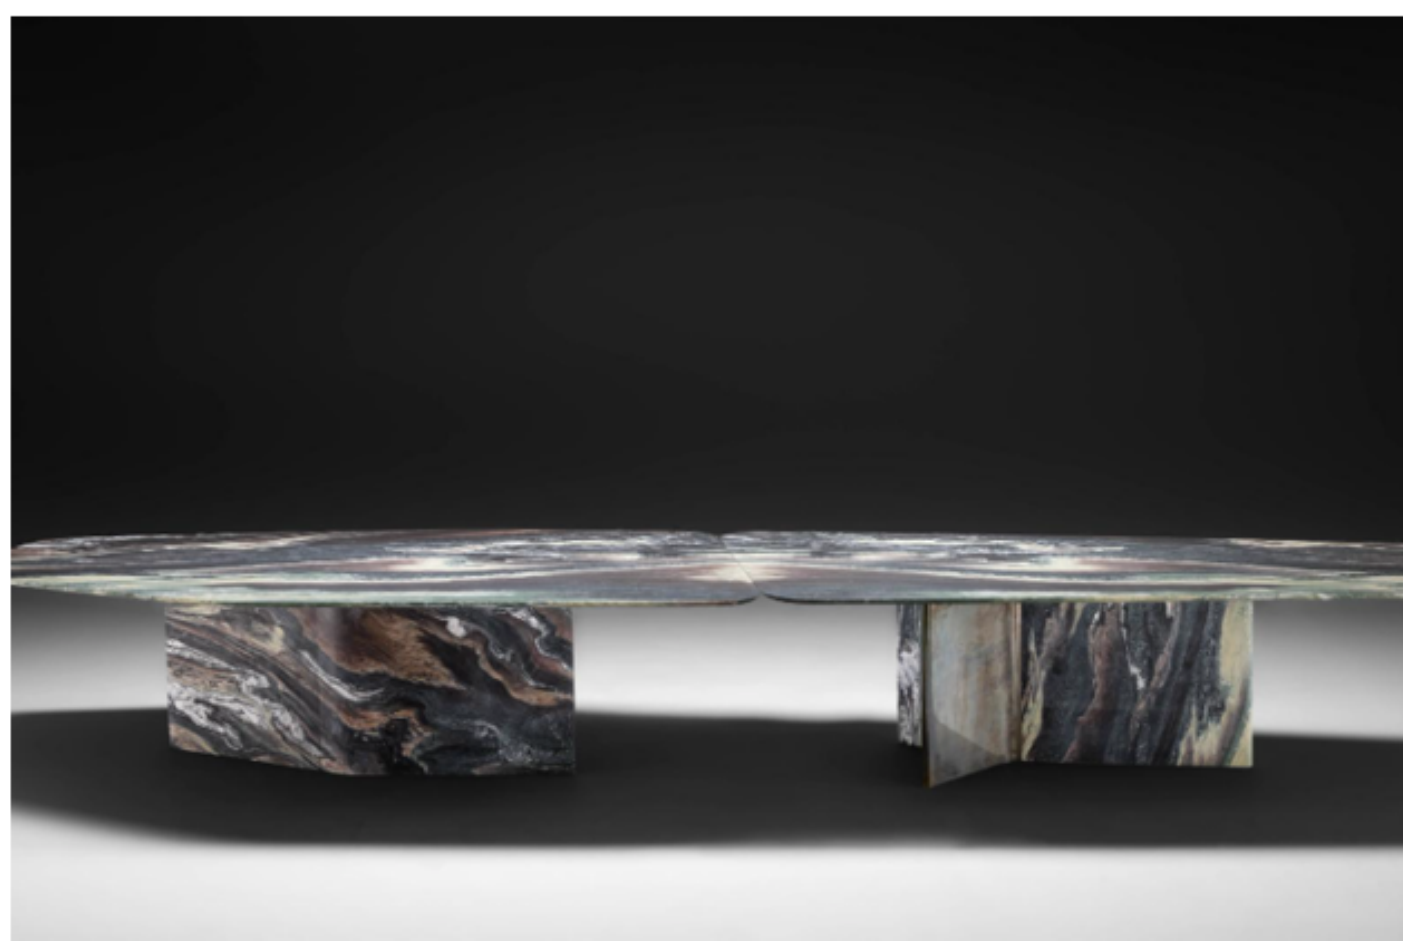

Neutra introduces the Islas table

'A table that defies convention, where marble comes to life in a surprising form'

NEUTRA table celebrates the dialogue between traditional craftsmanship and innovative design. Marble is the protagonist.

A table that defies convention, where marble, traditionally a symbol of solidity and permanence, comes to life in a surprising form. This is Islas, designed by DRAW Studio for NEUTRA: a work that combines craftsmanship and visionary design, transforming a timeless material into a symbol of innovation and boldness.

Previewed at Milan Design Week 2024, Islas stands out for its balance of elegance and dynamism. The sharp, light top, characterized by fluid curves and taut arches, contrasts with the monolithic base, made of solid marble and expertly handcrafted metal wedges.

Proposed in a high-quality Cipollino misto marble version and metal legs with a hand-polished and burnished brass finish, Islas can be customized on request with different marble variants, thus adapting to specific stylistic and design requirements.